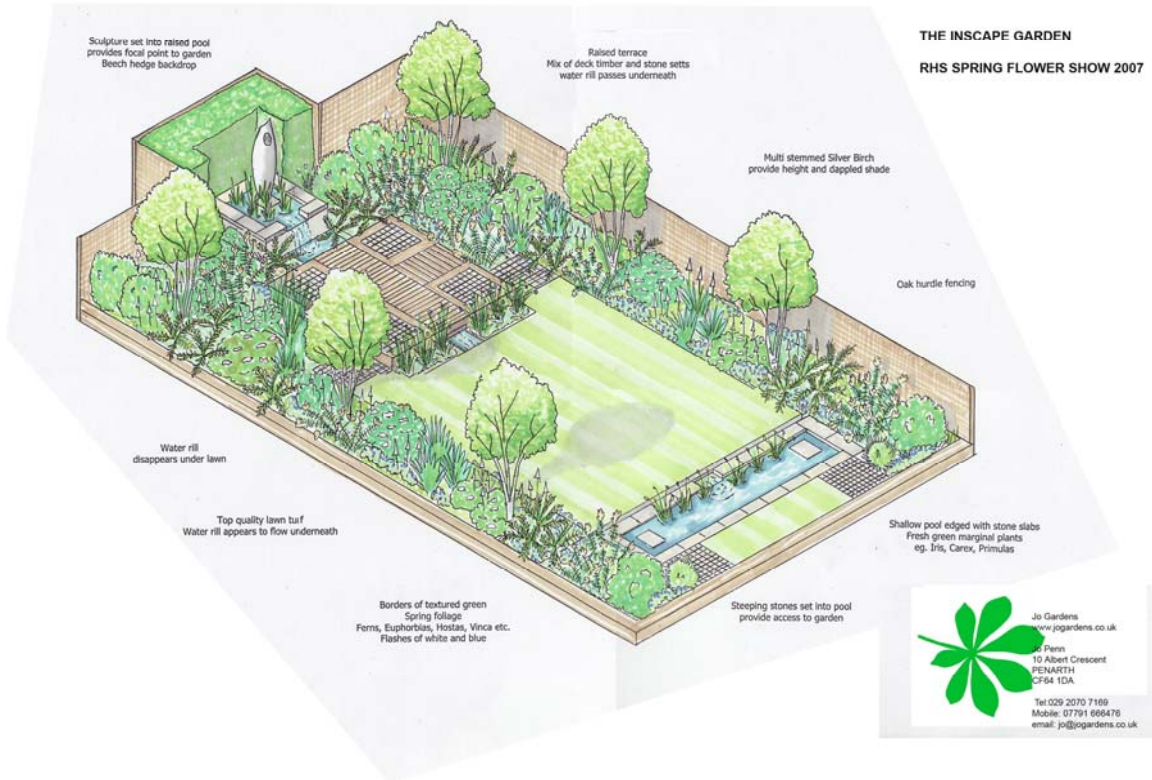

RHS SPRING FLOWER SHOW – CARDIFF 20-22 April 2007

THE INSCAPE GARDEN

Sponsored by **INTURF WALES**

Designed by **Jo Penn – Jo gardens**

The **Inscape Garden** offers a tranquil garden space that could be created within the boundaries of a typical suburban back garden in Cardiff.

The formal layout of the Inscape Garden is softened by the loose informal nature of the planting. Central to the garden is the lawn, which offers a sense of space, and a soft foil to the early flowering perennials set within the borders. To the edge of the lawn are six silver birch trees, which give height and form a light canopy over the whole garden.

A series of inter-connecting water features links the garden together; a shallow water rill is fed from the raised pool and appears to flow under the terrace then under the lawn before re-emerging as it falls into the shallow pool at the front of the garden.

The garden is enclosed on two sides by bespoke oak hurdle fencing, providing privacy and shelter to the garden and also a stylish backdrop to the array of green, textured foliage plants.

THE INSCAPE GARDEN
RHS SPRING FLOWER SHOW 2007